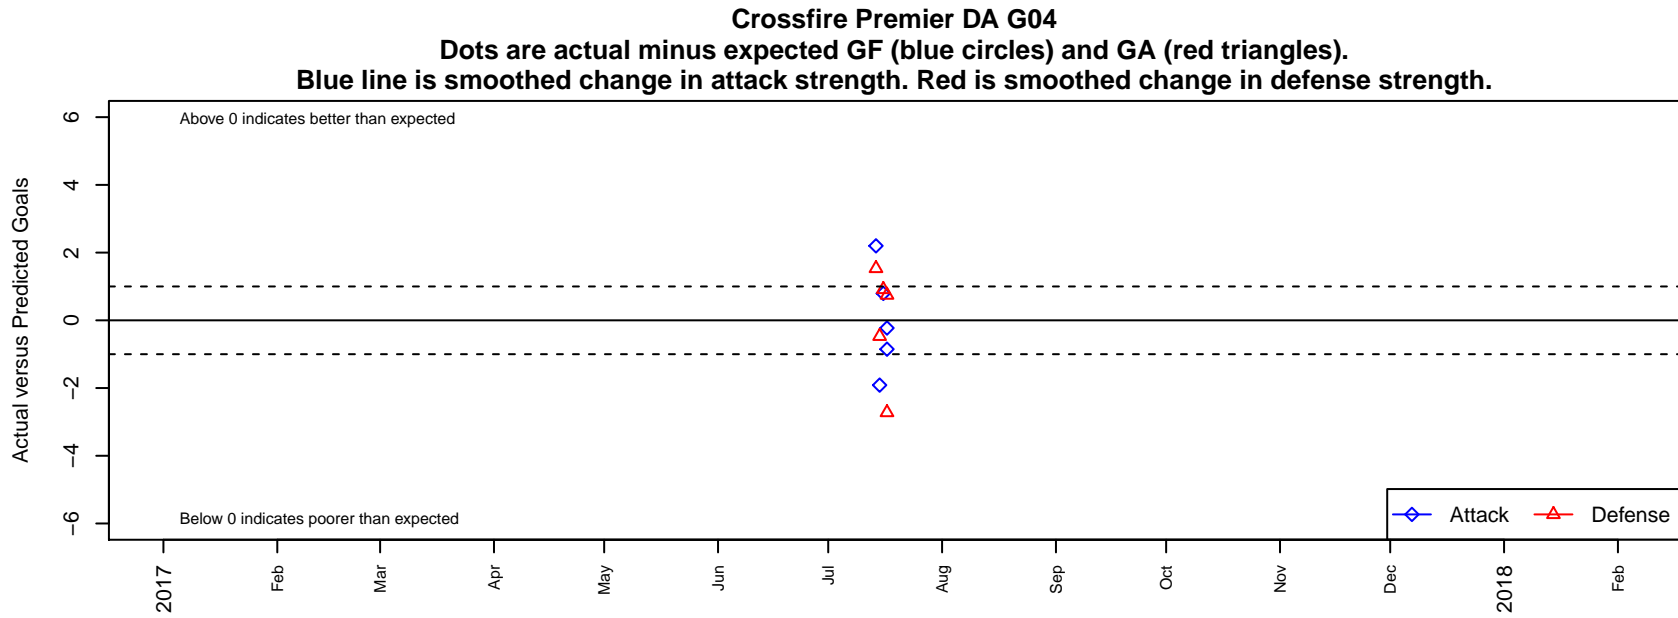

# Crossfire Premier DA G04

Crossfire Premier  
Redmond, WA  
G04 total strength=1882  
attack=55.84 defense=32.39

alt names used:

Venues played:  
2017 Nike Crossfire Challenge Super Group U'

<b>date</b>	<b>home</b>		<b>away</b>		<b>venue</b>	<b>pred.home</b>	<b>pred.away</b>
2017-07-17	Crossfire Premier DA G04	3	Three Rivers SC Black G03	0	2017 Nike Crossfire Challenge Super Grou	3.23	0.75
2017-07-17	Crossfire Premier DA G04	2	Crossfire OR United ECNL G03	4	2017 Nike Crossfire Challenge Super Grou	2.85	1.28
2017-07-16	WPFC Black G03	0	Crossfire Premier DA G04	3	2017 Nike Crossfire Challenge Super Grou	0.91	2.20
2017-07-15	Crossfire Premier DA G04	1	FWFC Blue G03	1	2017 Nike Crossfire Challenge Super Grou	2.91	0.53
2017-07-14	Crossfire Premier DA G04	5	PacNW Maroon G03	0	2017 Nike Crossfire Challenge Super Grou	2.80	1.53